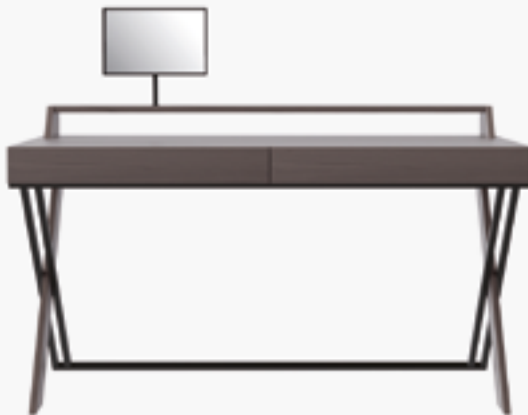

SUNSET DINING TABLE

MORE DINING TABLES: PAGE 10, 12

BARK SIDE TABLE
SAHARA SOFA
AMBRE TABLE LAMP
PURE CONSOLE
MARL CEILING LAMP
NORI COFFEE TABLE

FURNITURE

JUNIPER COFFEE TABLE

ZINNIA COFFEE TABLE

MORE COFFEE TABLES: PAGE 14, 26

FLAX
SIDE TABLE

FURNITURE

AMBER SIDE TABLE

MARRAM SIDE TABLE

MORE SIDE TABLES: PAGE 14, 16

MORELO DESK
ANISE CHAIR
MUSCARI SHELVING UNIT

FURNITURE

BASIN TV UNIT