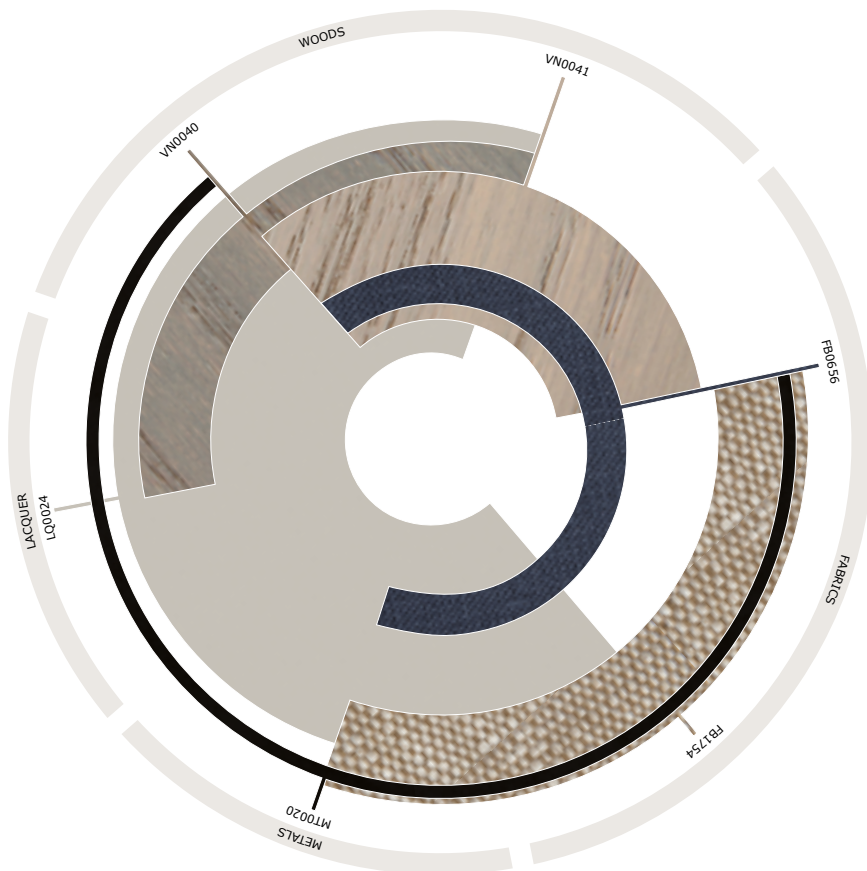

AL T T O

C O L L E C T I O N

AL T T O targeted on a stunning collection of furniture and accent pieces with a style range that goes from cosmopolitan to modern and urban.

AL T T O aims to provide consumers with the very best in manufacturing excellence, quality and style. Furniture is seen as a self-expression statement, beyond practical and ornamental value, as the most direct statement of a life style of those who seek for a perfect balance between design and functionality.

The balmy and sober collection of indoor furniture, upholstered pieces and lighting, born from an experienced team's irresistible desire to spurt new ideas, meets the minds of a contemporary and worldly audience.